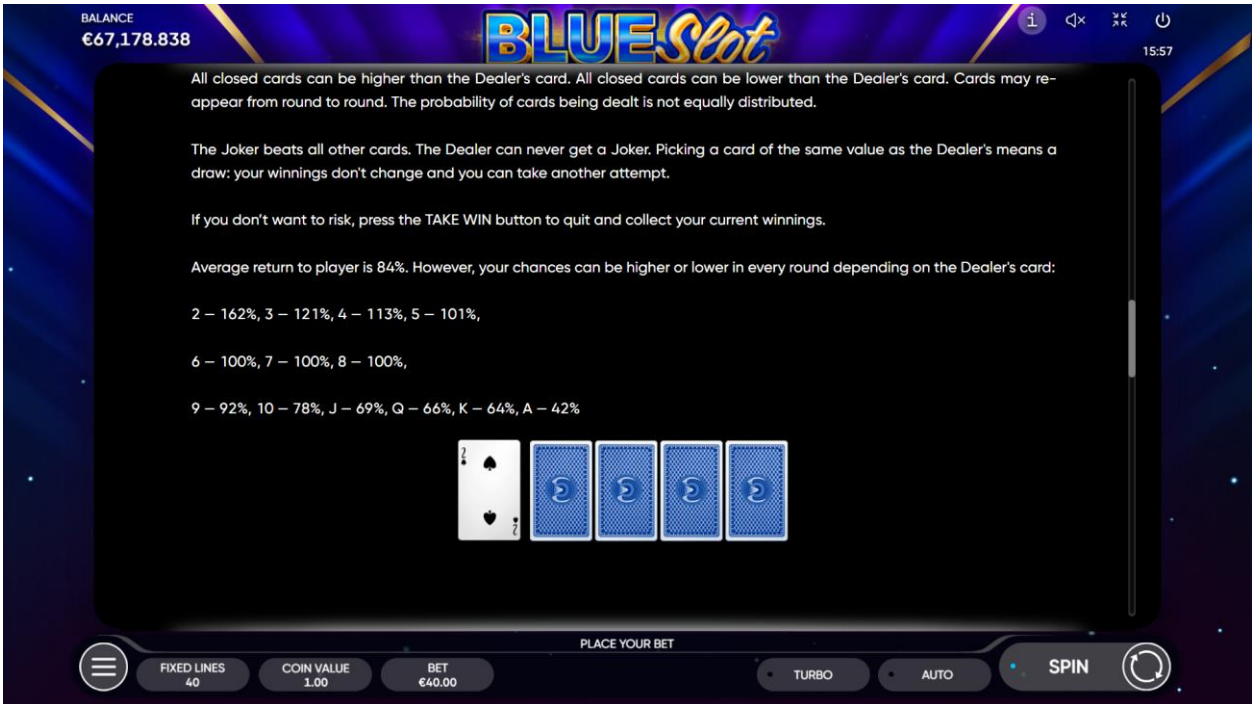

Rang karte	RTP
2	162%
3	121%
4	113%
5	101%
6	100%
7	100%
8	100%

Rang karte	RTP
9	92%
10	78%
J	69%
Q	66%
K	64%
A	42%

BALANCE €67,178.838

BLUE Slot

15:56

PAYTABLE

	6x €2,400.00 5x €400.00 4x €80.00 3x €24.00		6x €800.00 5x €200.00 4x €40.00 3x €12.00		6x €800.00 5x €200.00 4x €40.00 3x €12.00
	6x €400.00 5x €80.00 4x €20.00 3x €8.00		6x €160.00 5x €40.00 4x €12.00 3x €4.00		6x €160.00 5x €40.00 4x €12.00 3x €4.00
	6x €160.00 5x €40.00 4x €12.00 3x €4.00		6x €160.00 5x €40.00 4x €12.00 3x €4.00		SCATTER 6x €20,000.00 5x €10,000.00 4x €800.00 3x €80.00

PLACE YOUR BET

FIXED LINES 40 COIN VALUE 1.00 BET €40.00

TURBO AUTO SPIN

BALANCE €67,178.838

BLUE Slot

15:56

WILD

 **SCATTER**
4x €8,000.00
3x €400.00

 **WILD**

Substitutes for all symbols, except SCATTER. Appears on reels 2, 3, 4 & 5.
Expands over all positions on the reel (expanding is only triggered if a win can be gained).

PLACE YOUR BET

FIXED LINES 40 COIN VALUE 1.00 BET €40.00

TURBO AUTO SPIN

BALANCE €67,178.838

BLUE Slot

15:57

RULES

BLUE SLOT is a 6-reel 4-row slot game with 40 fixed paylines.
 All prizes are for combinations of a kind.
 Matching symbols, except SCATTER symbols, should be on paylines and adjacent reels, starting from the leftmost.
 SCATTER symbols count at any position on the reels.
 For the numbers of SCATTER symbols and combinations on each payline, only the highest win is paid.
 SCATTER wins and line wins are added.
 All prizes in the paytable are shown for the currently selected bet.
 All prizes in the paytable are shown in money or credits depending on the currently selected mode.