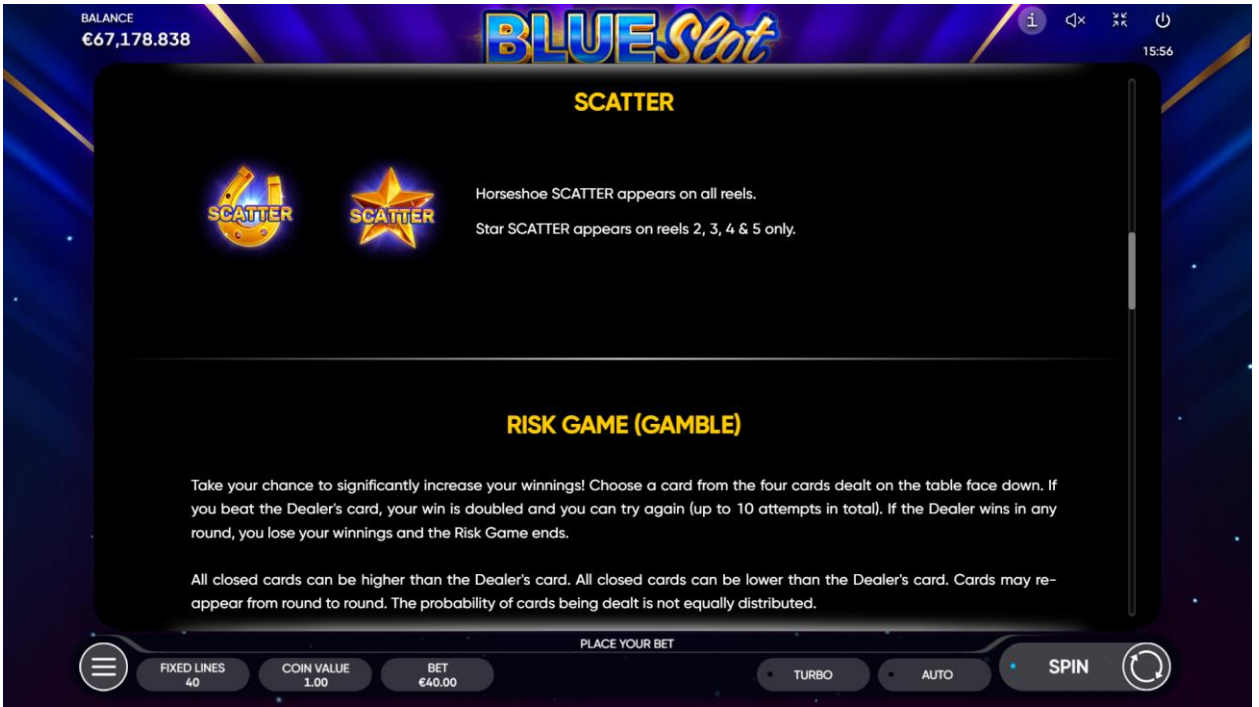

Rang karte	RTP
2	162%
3	121%
4	113%
5	101%
6	100%
7	100%
8	100%

Rang karte	RTP
9	92%
10	78%
J	69%
Q	66%
K	64%
A	42%

BALANCE €67,178.838

BLUE Slot

15:56

PAYTABLE

	6x €2,400.00 5x €400.00 4x €80.00 3x €24.00		6x €800.00 5x €200.00 4x €40.00 3x €12.00		6x €800.00 5x €200.00 4x €40.00 3x €12.00
	6x €400.00 5x €80.00 4x €20.00 3x €8.00		6x €160.00 5x €40.00 4x €12.00 3x €4.00		6x €160.00 5x €40.00 4x €12.00 3x €4.00
	6x €160.00 5x €40.00 4x €12.00 3x €4.00		6x €160.00 5x €40.00 4x €12.00 3x €4.00		SCATTER 6x €20,000.00 5x €10,000.00 4x €800.00 3x €80.00

PLACE YOUR BET

FIXED LINES 40 COIN VALUE 1.00 BET €40.00

TURBO AUTO SPIN

BALANCE €67,178.838

BLUE Slot

15:56

WILD

 **SCATTER**
4x €8,000.00
3x €400.00

 **WILD**

Substitutes for all symbols, except SCATTER. Appears on reels 2, 3, 4 & 5.
Expands over all positions on the reel (expanding is only triggered if a win can be gained).

PLACE YOUR BET

FIXED LINES 40 COIN VALUE 1.00 BET €40.00

TURBO AUTO SPIN

BALANCE €67,178.838

BLUE Slot

15:57

RULES

BLUE SLOT is a 6-reel 4-row slot game with 40 fixed paylines.
 All prizes are for combinations of a kind.
 Matching symbols, except SCATTER symbols, should be on paylines and adjacent reels, starting from the leftmost.
 SCATTER symbols count at any position on the reels.
 For the numbers of SCATTER symbols and combinations on each payline, only the highest win is paid.
 SCATTER wins and line wins are added.
 All prizes in the paytable are shown for the currently selected bet.
 All prizes in the paytable are shown in money or credits depending on the currently selected mode.